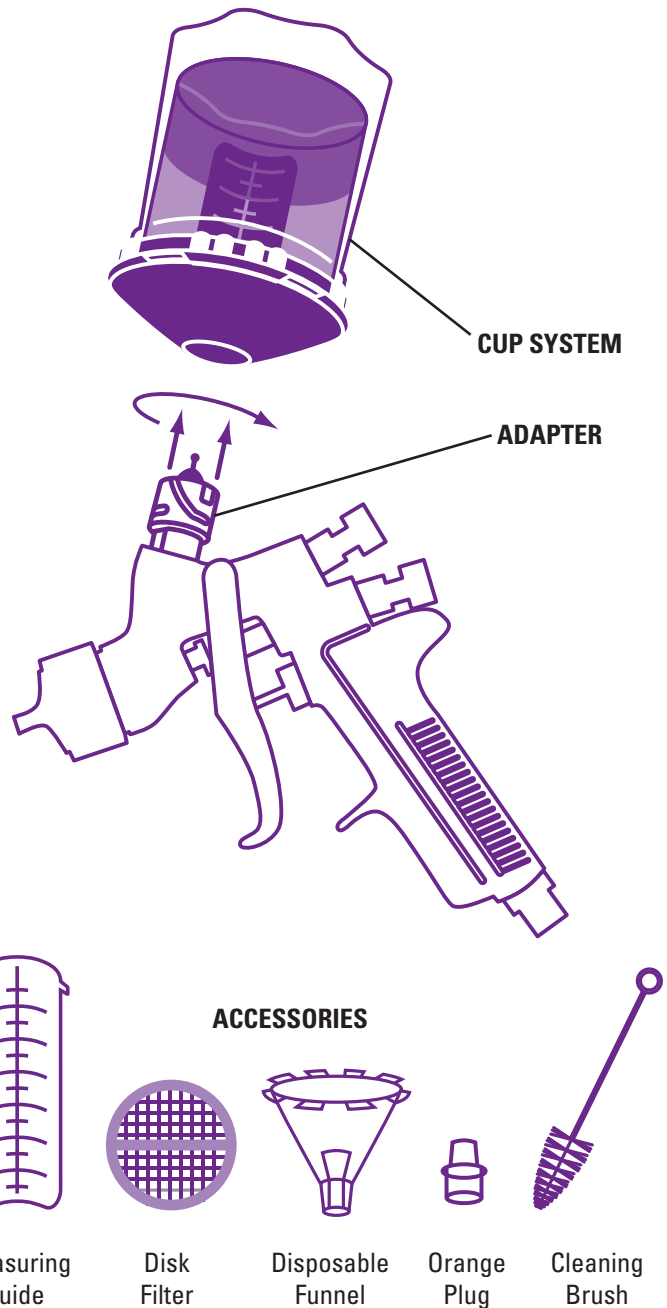

Disposable Cup System

BETTER FLUID FLOW FOR GREAT COLOR MATCH

The DeKups liner features high collapsibility, so all the paint is moved through the gun and onto the job. Save time and money, increase productivity, and waste less paint.

SELF-DISPENSING PACKAGING

The versatile dispensers mount conveniently on the wall so you can put them wherever you like. No space restrictions, no need to refill bins. Each cup and lid dispenses separately for less hassle. Save time and space.

LARGER VOLUMES

DeKups offers 9–50 percent more cup volume—which means less refills. With three different cup sizes, you can size the cup to the job, wasting less paint, saving more money.

A wide variety of gravity and siphon adapters available

Refer to Service Bulletin: SI-4-39-26

Disposable Cup System

CUP SYSTEMS		
Part Number	Description	
DPC-607	Reusables 9 oz - Kit of 2	
DPC-606	Reusables 24oz - Kit of 2	
DPC-608	Reusables 34 oz - Kit of 2	
DPC-602	Disposables 9 oz - Kit of 32	
DPC-601	Disposables 24 oz - Kit of 32	
DPC-600	Disposables 34 oz - Kit of 32	
ADAPTERS		
Part Number	Compatible Spray Gun	
GRAVITY	DPC-31	Compact, JGA, EXL, FLG, M1-G, 95-G, SV100
	DPC-23	SRI, Cub SLG, Compact MINI
	DPC-10	SV50 Full Size, Graco Finex
	DPC-64	SV50 Touch Up
	DPC-43	Graco® XT, Graco GT
	DPC-77	Graco® AirPro
	DPC-78	Kremlin® Guns
DPC-79-K1	Siphon: Mach 1 Cub, Mach 1 Cub SL	
DPC-69-K1	Siphon Conversion Adapter	
DPC-500	Converter for 3M® Adapters	
ACCESSORIES		
Part Number	Description	
DPC-60-K10	Measuring Guide 9 oz	
DPC-59-K10	Measuring Guide 24 oz	
DPC-61-K10	Measuring Guide 34 oz	
DPC-65-K24	Disk Filters 125 micron 9 oz	
DPC-42-K24	Disk Filters 125 micron 24 oz & 34 oz	
DPC-67-K24	Disk Filters 200 micron 9 oz	
DPC-66-K24	Disk Filters 200 micron 24 oz & 34 oz	
DPC-22-K24	Disposable Funnels	
DPC-6-K10	Orange Plugs	
DPC-44	Cleaning Brush	